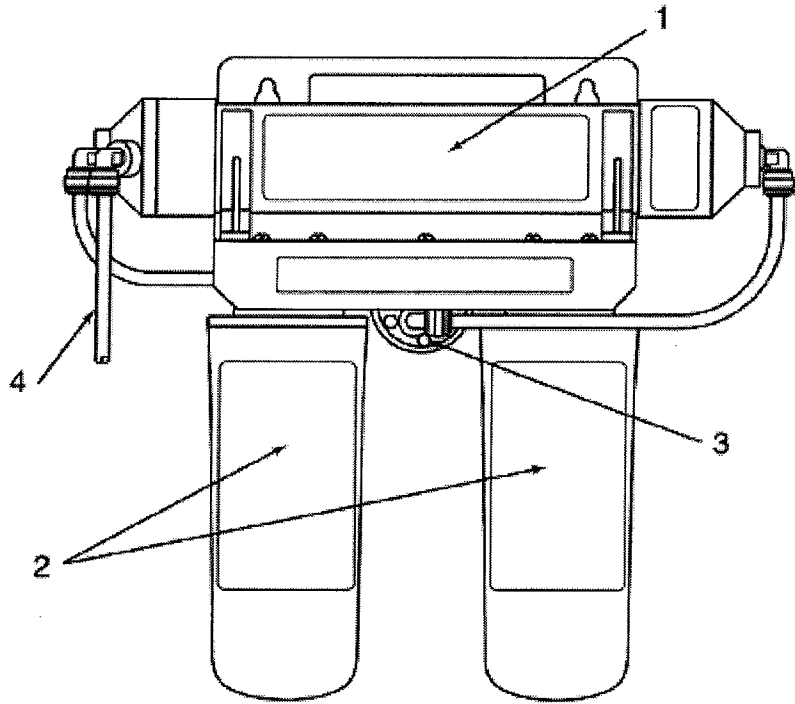

AP-RO5500 Parts List

AP-RO5500 PARTS LIST

PC Ref	PART NO.	PART DESCRIPTION
1	56084-01	RO MODULE
2	55981-01	AP5527 REPLACEMENT CARTRIDGES
3	60-90119	VALVE, AUTO SHUTOFF
4	52-318212	SFC TUBING
31	52-140001	BRACKET ASSY-APRO5500
34	52-551313	HEAD-ROGO
41	74-8210402	ELBOW, 1/4X1/8 MALE-PP
42	74-3210402	ELBOW,MALE,1/4X1/8,GUEST
43	74-3110402	CONNECTOR-MALE,1/4X1/8,GUES
44	74-3210404	ELBOW, MALE, 1/4 TXM, GUES
45	74-3340604	REDUCER 3/8X1/4 JOHN GUEST
46	74-3410606	UNION TEE, 3/8 IN. GUEST
47	74-3350604	STEM ADAPTOR 3/8 X 1/4 JG
48	74-3210604	ELBOW, MALE, 3/8X1/4, GUEST
49	82-11202	TUBING-PE,Ø1/4",BLUE
50	82-11202	TUBING-PE,Ø1/4",BLUE
51	82-11202	TUBING-PE,Ø1/4",BLUE
52	82-11202	TUBING-PE,Ø1/4",BLUE
55	97-523	LABEL-BLUE,"FAUCET"
56	97-525	LABEL-YELLOW,"TANK"
57	97-526	LABEL-ORANGE,"FEED"
NR	50-4001Z	KIT-G1 DRAIN/FEED
NR	61-125UZ	ASSY, SADDLE DRAIN
NR	52-35138	TANK, STORAGE
NR	60-23298	TANK BALL VALVE