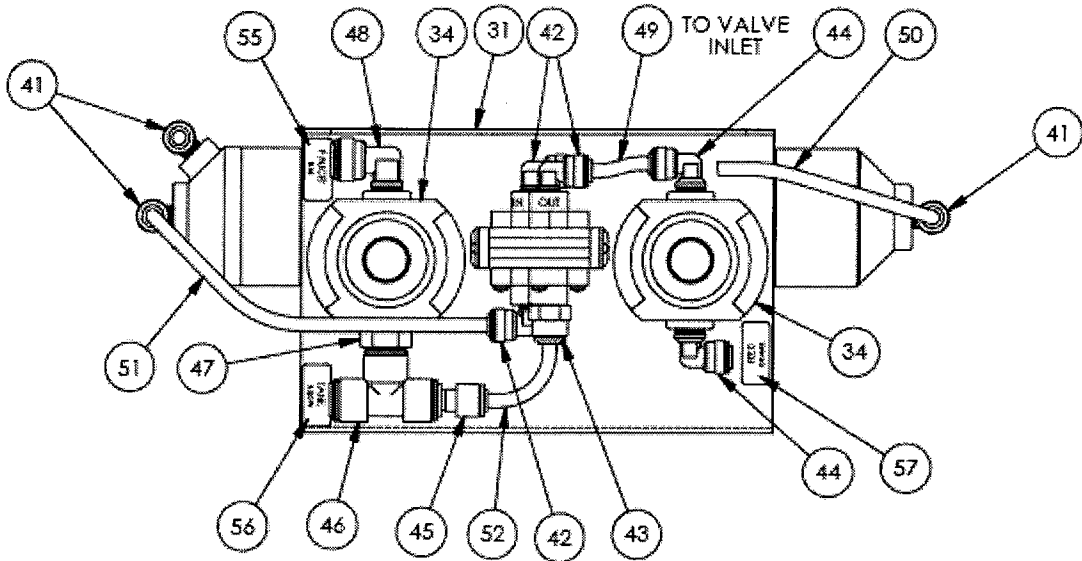

AP-RO5500 Parts List

AP-RO5500 PARTS LIST

PC Ref	PART NO.	PART DESCRIPTION
1	56084-01	RO MODULE
2	55981-01	AP5527 REPLACEMENT CARTRIDGES
3	60-90119	VALVE, AUTO SHUTOFF
4	52-318212	SFC TUBING
31	52-140001	BRACKET ASSY-APRO5500
34	52-551313	HEAD-ROGO
41	74-8210402	ELBOW, 1/4X1/8 MALE-PP
42	74-3210402	ELBOW,MALE,1/4X1/8,GUEST
43	74-3110402	CONNECTOR-MALE,1/4X1/8,GUES
44	74-3210404	ELBOW, MALE, 1/4 TXM, GUES
45	74-3340604	REDUCER 3/8X1/4 JOHN GUEST
46	74-3410606	UNION TEE, 3/8 IN. GUEST
47	74-3350604	STEM ADAPTOR 3/8 X 1/4 JG
48	74-3210604	ELBOW, MALE, 3/8X1/4, GUEST
49	82-11202	TUBING-PE,Ø1/4",BLUE
50	82-11202	TUBING-PE,Ø1/4",BLUE
51	82-11202	TUBING-PE,Ø1/4",BLUE
52	82-11202	TUBING-PE,Ø1/4",BLUE
55	97-523	LABEL-BLUE,"FAUCET"
56	97-525	LABEL-YELLOW,"TANK"
57	97-526	LABEL-ORANGE,"FEED"
NR	50-4001Z	KIT-G1 DRAIN/FEED
NR	61-125UZ	ASSY, SADDLE DRAIN
NR	52-35138	TANK, STORAGE
NR	60-23298	TANK BALL VALVE